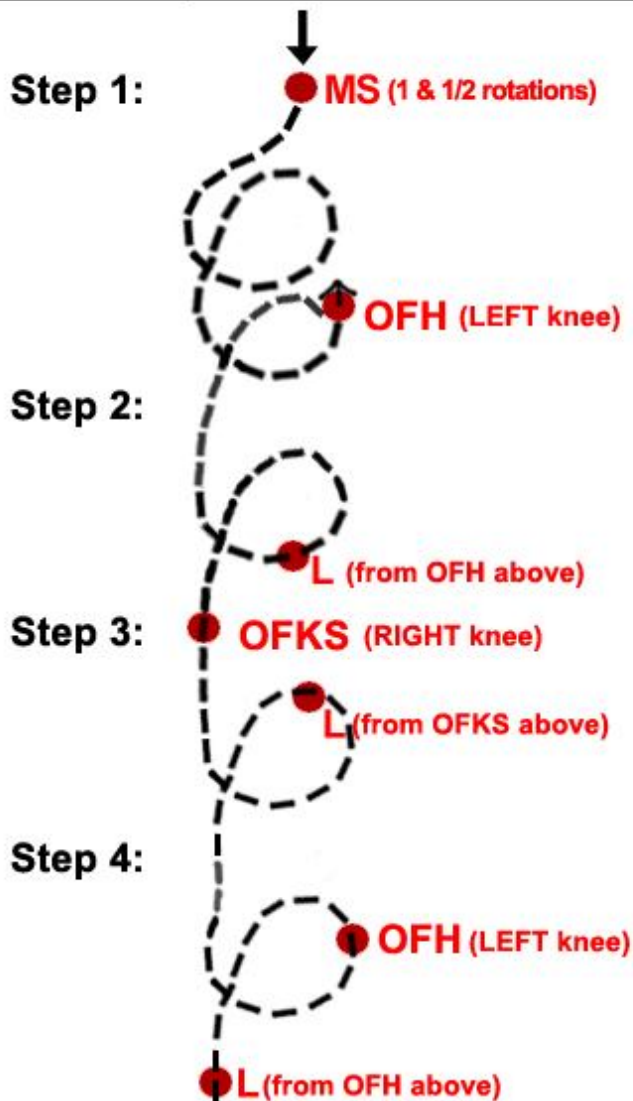

Xtreme Ice Skating "Fancy Dance" footwork:

www.XtremeIceSkating.com

Legend:

L = Land (from a hop)
MS = Moving Spins (forward pivoting in circles)
OFH = One Footed Hop
OFKS = One Footed Knee Spin (with knee up)

Spinning LEFT:

Spinning RIGHT:

Repeat process from the beginning, and/or transition and spin the other way.
Follow pattern down the entire rink in as straight a line as possible.