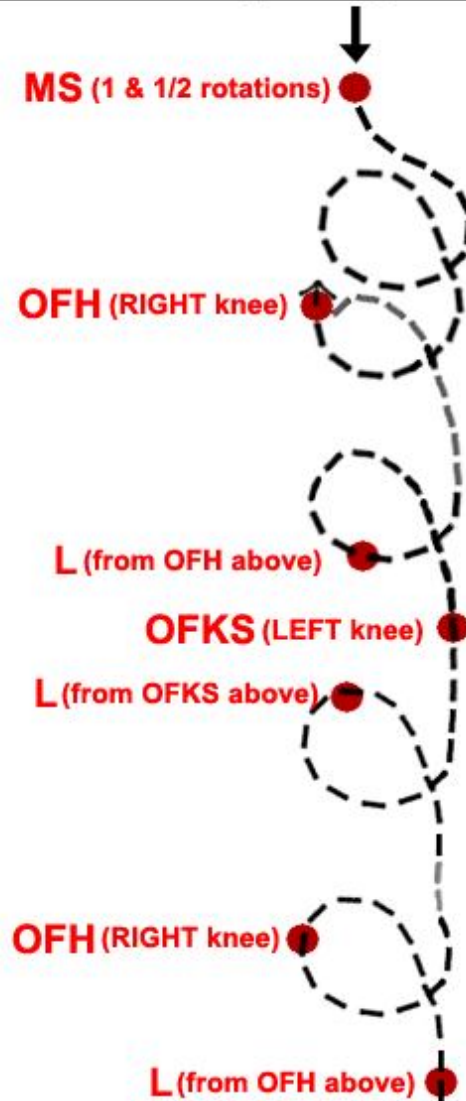

Xtreme Ice Skating "Fancy Dance" footwork:

www.XtremeIceSkating.com

Legend:

L = Land (from a hop)
MS = Moving Spins (forward pivoting in circles)
OFH = One Footed Hop
OFKS = One Footed Knee Spin (with knee up)

Spinning LEFT:

Spinning RIGHT:

Repeat process from the beginning, and/or transition and spin the other way.
Follow pattern down the entire rink in as straight a line as possible.